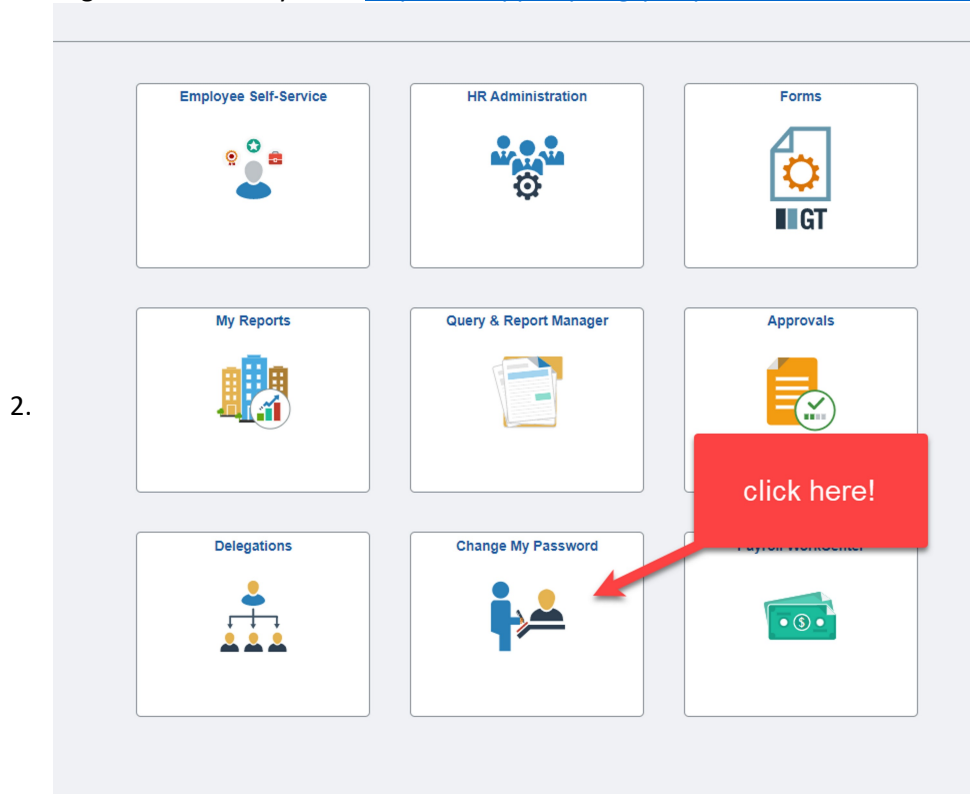

Changing your password

Tuesday, August 30, 2022 10:22 AM

1. Log in to the new system: https://hr.sppserp.org/psc/ps/EMPLOYEE/HRMS/c/NUI_FRAMEWORK.PT_LANDINGPAGE.GBL

3. This will open this page:

4. This will then pop up so you can change your password