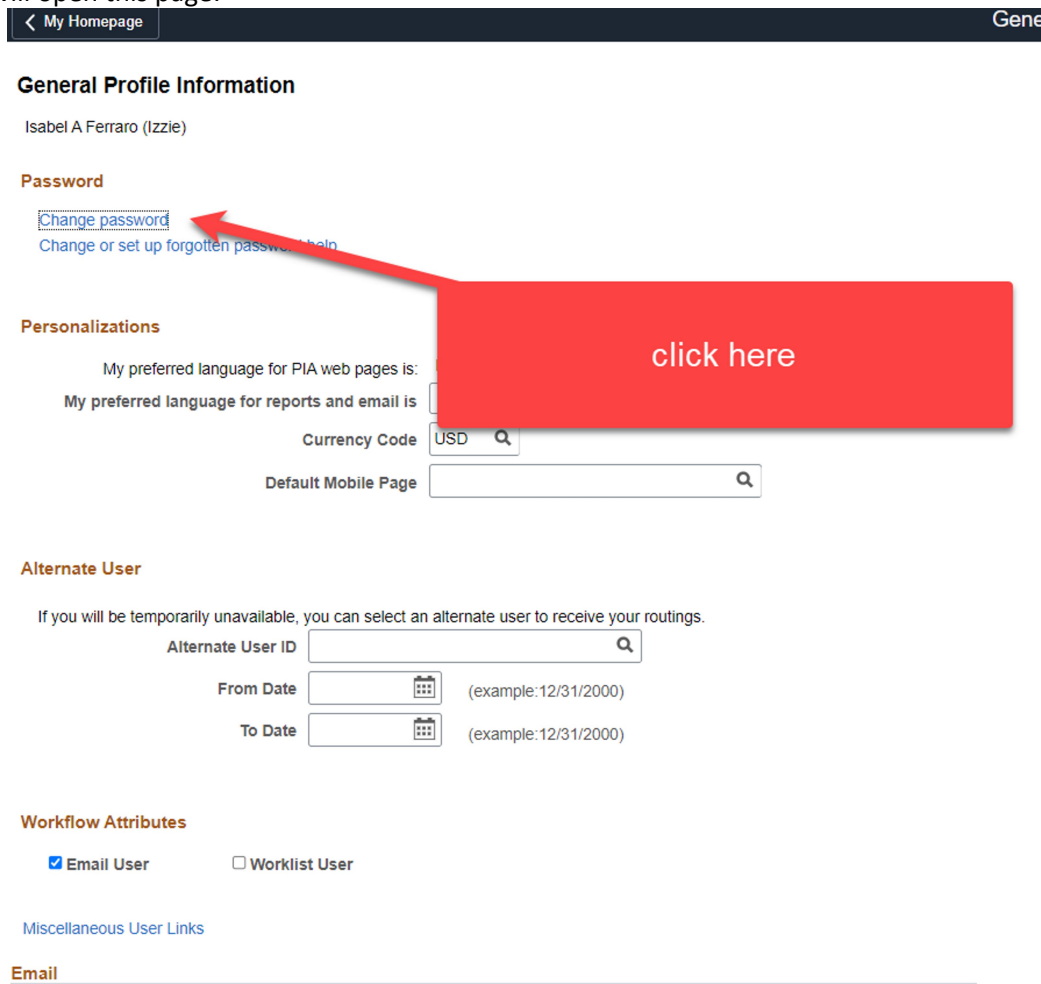

Changing your password

Tuesday, August 30, 2022 10:22 AM

1. Log in to the new system: https://hr.sppserp.org/psc/ps/EMPLOYEE/HRMS/c/NUI_FRAMEWORK.PT_LANDINGPAGE.GBL

3. This will open this page:

4. This will then pop up so you can change your password